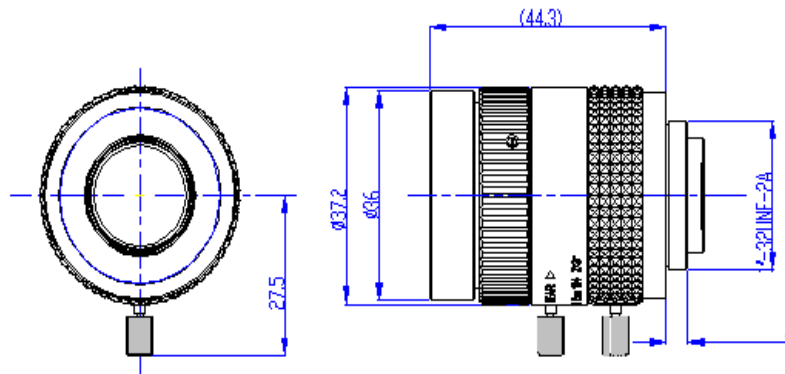

# CCTV LENS SPEC

Model NO.		MF1214M-5MP	Specification	Fixed focal Manual Iris <b>5MP</b>	
Focallength		12mm	Mount	C-Mount	
F number		F1.4-C	Flange Back Length	17.5mm	
Max. Image format		Φ 11.2mm (2/3")	M. O. D	1m	
Control	Iris	Manual	Dimension	Φ 37.2*44.3	
	Focus	Manual	Weight	128g	
	Zoom	-	Operating Temperature	-10~50℃	
Field of View	D	2/3"	50.7°	3/4"	56°
	H		38.7°		48.6°
	V		32.3°		27.1°

Dimension

Lens Picture