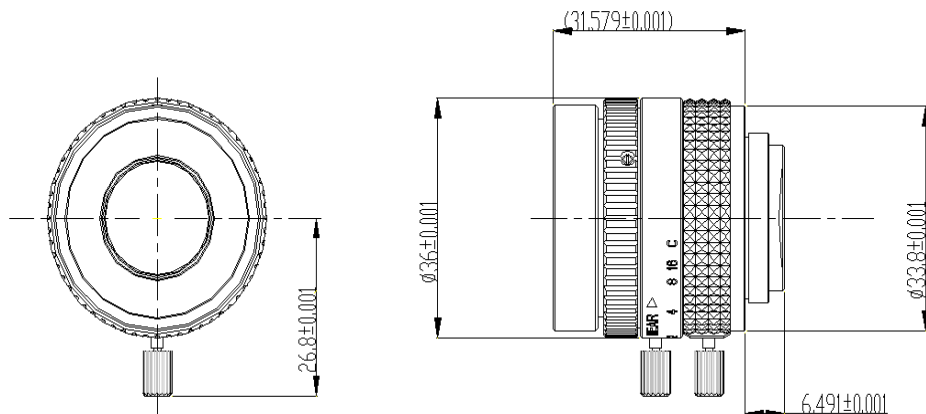

CCTV LENS SPEC

Model NO.		MF2514M-5MP	Specification	Fixed focal Manual Iris 5MP	
Focallength		25mm	Mount	C-Mount	
F number		F1.4-C	Flange Back Length	17.5mm	
Max. Image format		Φ 11.2mm (2/3")	M. O. D	1m	
Control	Iris	Manual	Dimension	Φ 36.0*31.58	
	Focus	Manual	Weight	81.5g	
	Zoom	-	Operating Temperature	-10~50度	
Field of View	D	2/3"	24.9°	3/4"	27.5°
	H		19.0°		23.88°
	V		15.86°		13.3°

Dimension

Lens Picture