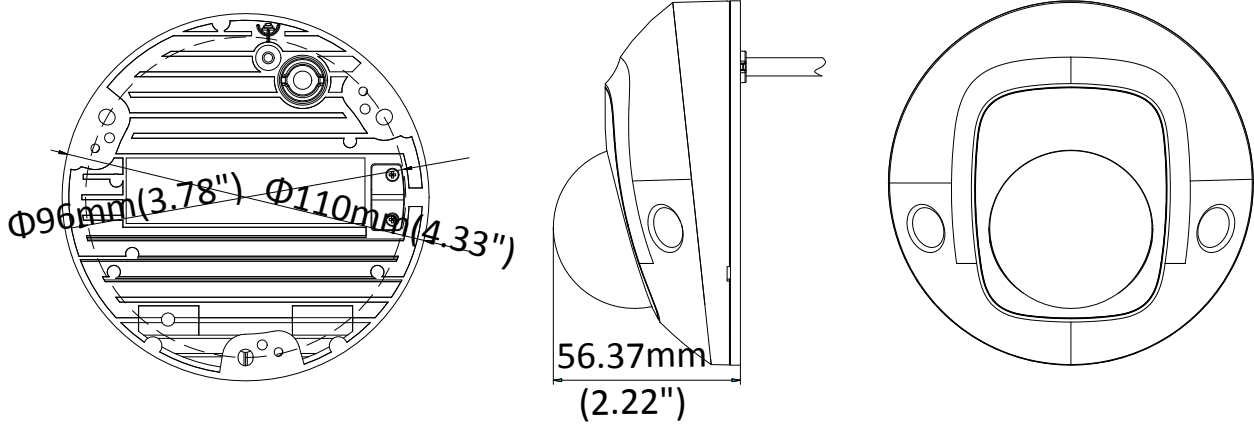

Available Models:

DS-2CD2535FWD-I, DS-2CD2535FWD-IS, DS-2CD2535FWD-IW, DS-2CD2535FWD-IWS

Dimensions

Accessories

Distributed by