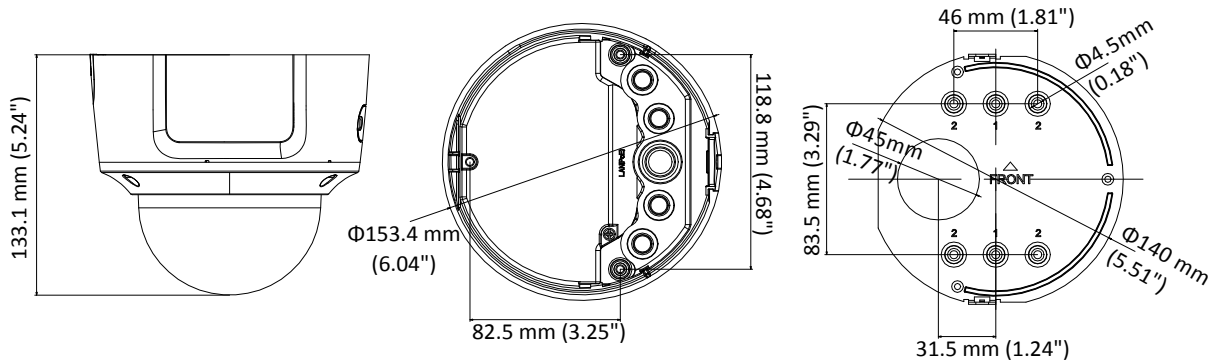

Available Model:

DS-2CD2735FWD-IZS

Dimensions

Accessories

Distributed by