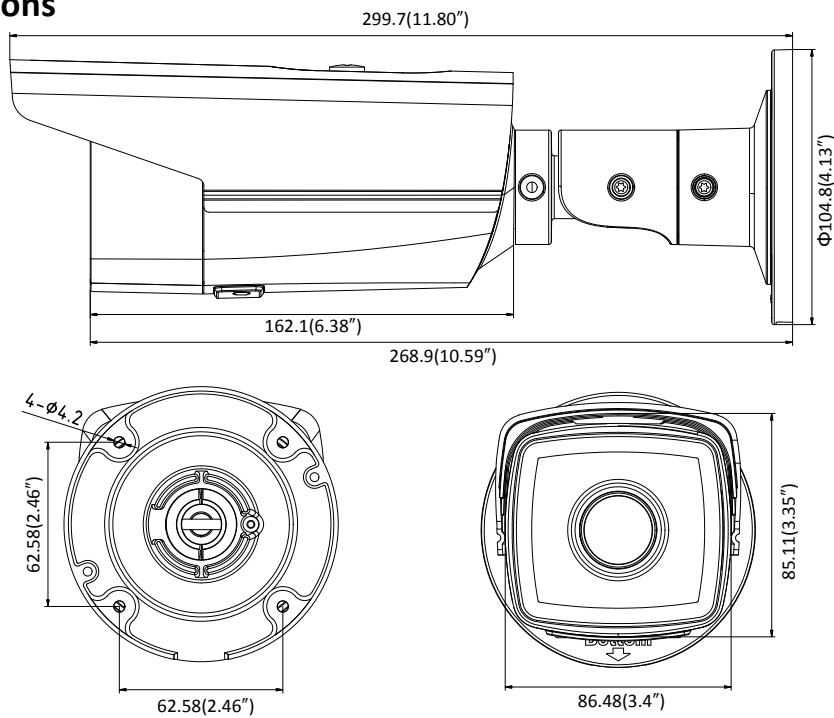

Dimensions

Unit: mm

Accessories

Junction Box

Distributed by

HIKVISION

Headquarters

No.555 Qianmo Road, Binjiang District,
Hangzhou 310051, China
T +86-571-8807-5998
overseasbusiness@hikvision.com

Hikvision USA
T +1-909-895-0400
sales.usa@hikvision.com

Hikvision Italy
T +39-0438-6902
info.it@hikvision.com

Hikvision Singapore
T +65-6684-4718
sg@hikvision.com

Hikvision Africa
T +27 (10) 0351172
sale.africa@hikvision.com

Hikvision Europe
T +31-23-55-42-770
info.eu@hikvision.com

Hikvision France
T +33(0)1-85-330-450
info.fr@hikvision.com

Hikvision Oceania
T +61-2-8599-4233
salesau@hikvision.com

Hikvision Hong Kong
T +852-2151-1761

Hikvision Middle East
T +971-4-8816086
salesme@hikvision.com

Hikvision Spain
T +34-91-737-16-55
info.es@hikvision.com

Hikvision Canada
T +1-909-895-0400
sales.usa@hikvision.com

Hikvision Russia
T +7-495-669-67-99
sateru@hikvision.com

Hikvision Poland
T +48-22-460-01-50
poland@hikvision.com

Hikvision Korea
T +82-31-731-8841
sales.korea@hikvision.com

Hikvision India
T +91-22-28469900
sales@pramahikvision.com

Hikvision UK
T +01628-902140
support.uk@hikvision.com

Hikvision Brazil
T +55 11 3318-0050
Latam.support@hikvision.com