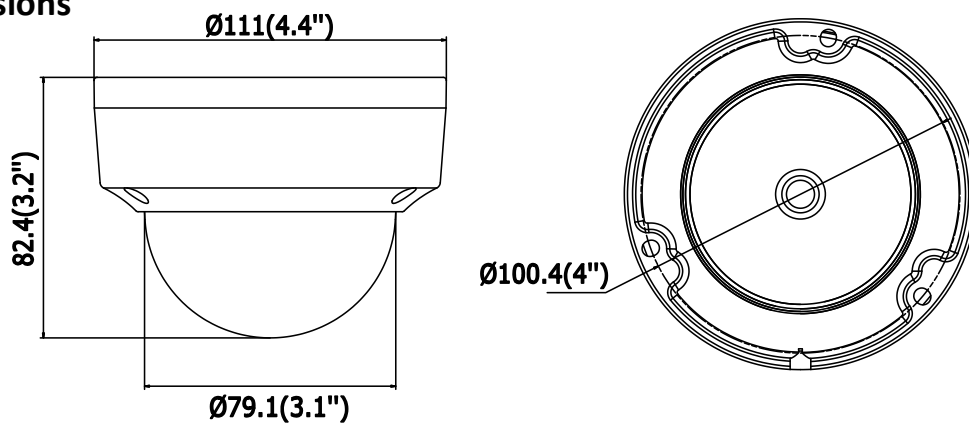

Dimensions

Unit: mm

Accessories