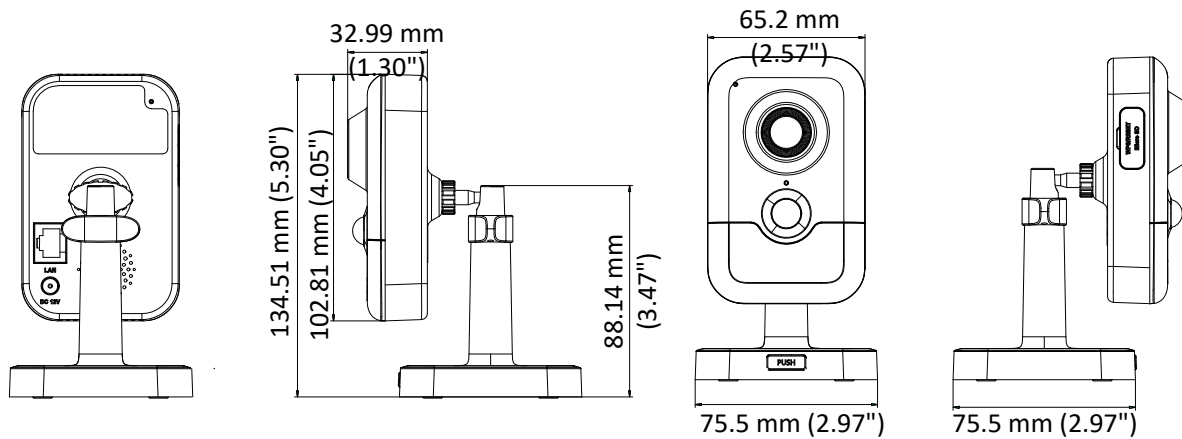

Available Model:

DS-2CD2455FWD-IW

Dimensions