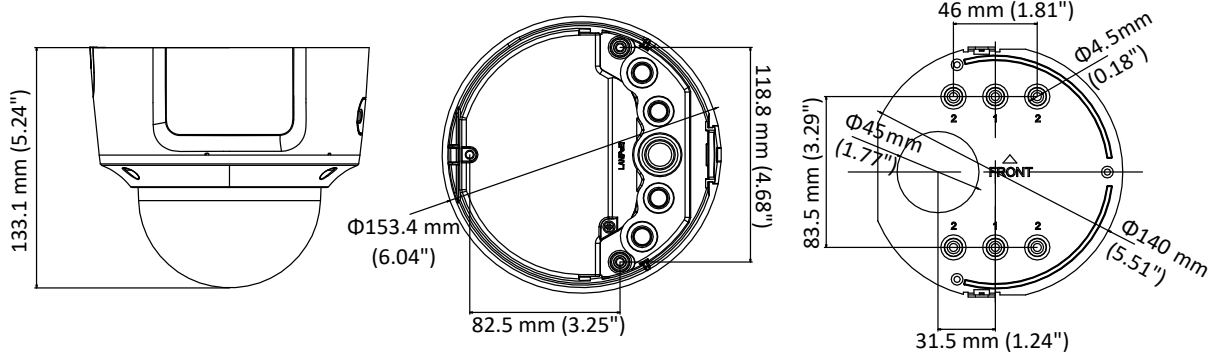

## Specifications

<b>Camera</b>	
Image Sensor	1/2.9" Progressive Scan CMOS
Min. Illumination	Color: 0.01 Lux @ (F1.2, AGC ON), 0 Lux with IR Color: 0.014 Lux @ (F1.4, AGC ON), 0 Lux with IR
Shutter Speed	1/3 s to 1/100,000 s
Slow Shutter	Support
Day & Night	IR Cut Filter
Digital Noise Reduction	3D DNR
WDR	120dB
3-Axis Adjustment	Pan: 0° to 355°, tilt: 0° to 75°, rotate: 0° to 355°
<b>Lens</b>	
Focal length	2.8 to 12 mm
Aperture	F1.4
FOV	Horizontal field of view: 88° to 29° Vertical field of view: 47.5° to 16.5° Diagonal field of view: 103° to 33°
Lens Mount	Ø14
<b>IR</b>	
IR Range	Up to 30 m
Wavelength	850nm
<b>Compression Standard</b>	
Video Compression	Main stream: H.265+/H.265/H.264+/H.264 Sub stream: H.265+/H.265/H.264+/H.264/MJPEG Third stream: H.265+/H.265/H.264+/H.264
H.264 Type	Main Profile/High Profile
H.265 Type	Main Profile
Video Bit Rate	32 Kbps to 16 Mbps
Audio Compression	G722.1/G711ulaw/G711alaw/G726/MP2L2
Audio Bit Rate	32 to 128kbps
<b>Smart Feature-set</b>	
Behavior Analysis	Line crossing detection, intrusion detection, unattended baggage detection, object removal detection
Face Detection	Support
Region of Interest	Support 1 fixed region for each stream
<b>Image</b>	
Max. Resolution	2944 × 1656
Main Stream	50Hz: 20 fps (2944 × 1656), 25 fps (2560 × 1440, 1920 × 1080, 1280 × 720) 60Hz: 20 fps (2944 × 1656), 30 fps (2560 × 1440, 1920 × 1080, 1280 × 720)
Sub Stream	50Hz: 25fps (640 × 360, 352 × 288) 60Hz: 30fps (640 × 360, 352 × 240)
Third Stream	50Hz: 25fps (1280 × 720, 640 × 360, 352 × 288) 60Hz: 30fps (1280 × 720, 640 × 360, 352 × 240)
Image Enhancement	BLC/3D DNR
Image Setting	Rotate mode, saturation, brightness, contrast, sharpness adjustable by client software or web browser

## Dimensions